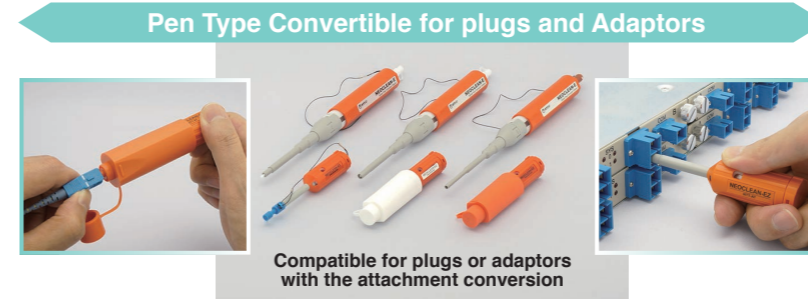

Pen Type Convertible for plugs and Adaptors

Compatible for plugs or adaptors with the attachment conversion