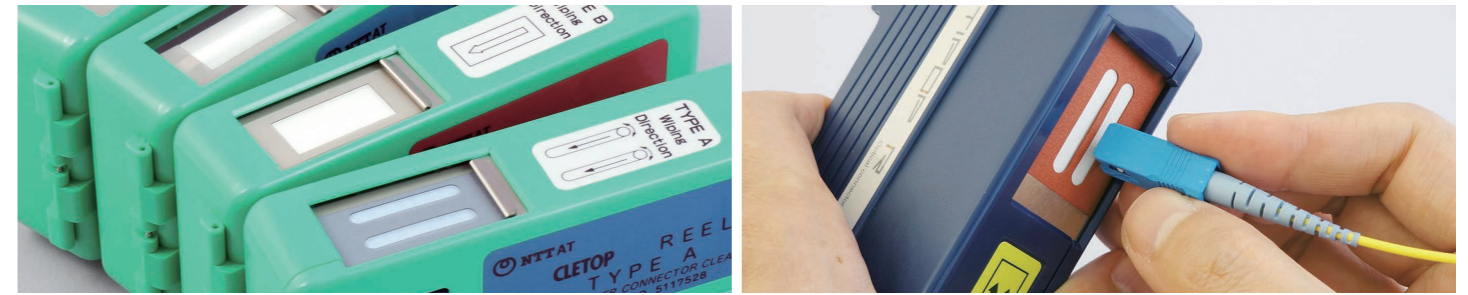

Object	Adaptors					
Type	Stick Type					
Product	NEOCLEAN-S		CLETOP Stick			
	S125	S250	1.25mm Type	2.5mm Type	2.0mm Type	2.0/2.5mm Double ended
Model#	ATC-ST-01N	ATC-ST-02N	14100401	14100400	14100402	14100403
Compatible Connectors	ø1.25mm	ø2.5mm	ø1.25mm	ø2.5mm	Connectors for high vision cameras	
Length (mm)	Max. 152 - Min. 45		101	147	147	151
Packing Specifications	250 sticks/set		200 sticks/set		200 sticks/set	100 sticks/set

Notes:
* CLETOP, OPTIPOP and NEOCLEAN are trademarks of NTT Advanced Technology Corporation.
* "MTP" is a registered trademark of US Conec Ltd. Other company names, product names, etc. recorded herein are trademarks or registered trademarks of each respective company.
* Please understand that the contents recorded herein may be subject to change without notification.
* Catalog contents from February, 2018 to present.

201802E

For more information, please contact

<http://www.ntt-at.com/product/optical_cleaner/>

NTT Advanced Technology Corporation

Global Business Headquarters

NTT Musashino R&D Center 3-9-11 Midori-cho, Musashino-shi, Tokyo, 180-8585, Japan
TEL: +81 422 39 8934, FAX: +81 422 39 8935

Где купить: ООО "КОМПАНИЯ ОПТУЛС"

Москва, ул.Иловайская, д.3

Тел.: +7 (495) 646-00-96

Email: sale@opttools.ru

<https://www.opttools.ru>