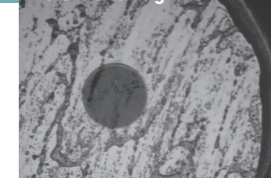

The pioneer in optical connector cleaners, brings to you the highest quality cleaning tools.

Supporting reliability in telecommunications service: NTT-AT's Optical Connector Lineup

The cause of many troubles in optical communication equipment is contamination on the end face of optical connectors. NTT Advanced Technology's optical connector cleaners use fiber developed specifically for optical connectors, so even the smallest contaminants not visible to the naked eye are removed. Engineered with both highly portable compact designs and ease of operation in mind, and since no cleaning fluids are necessary there are no special needs for the operating environment either. We have prepared a full lineup of cleaners compatible with every type of optical connector. Please put our technology to work for you.

Why is cleaning optical connectors so important?

Optical connector end face is easily contaminated, and when contaminants adhere to the 10µm diameter optical fiber core, there is a high chance of transmission quality being affected. Since there is also the danger of fiber end face being damaged by high power light, cleaning is necessary before making a connection.

Before cleaning