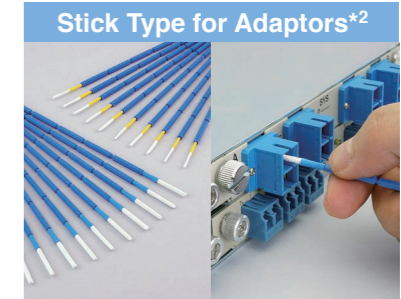

Before cleaning

After cleaning

Cartridge Type for use in plugs*1

Pen Type Convertible for plugs and Adaptors

Compatible for plugs or adaptors with the attachment conversion

Stick Type for Adaptors*2

*1: For ferrule end face cleaning in plugs. *2: For ferrule end face cleaning in adaptors