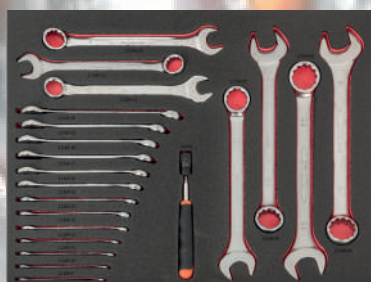

Art.kode: FF1A209